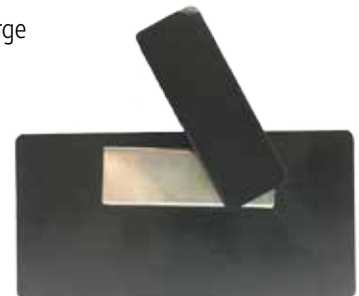

NAME BADGES

MAGNETIC BACK

SAFETY PIN BACK

PRESTIGE LARGE RECTANGLE
PKD-PL-103
3 x 1 1/2"

METAL NAME BADGES

PKD-PL
SERIES

Metal badges with 1/2" tall text area, a 1-color hot stamped logo, and available in gold or silver finishes.

- Magnetic or safety pin back clip options
- Minimum order is 10
- Lead time is 10 days

PRESTIGE SMALL RECTANGLE
PKD-PL-101
3 x 1"

MODIFIED PRESTIGE RECTANGLE
PKD-PL-103M
2 15/16" x 1 7/16"

PRESTIGE OVAL
PKD-PL-104
2 3/4" x 2"

CENTER LOGO
PKD-MP-372
3 x 2 1/2"

PLASTIC NAME BADGES

PKD-MP
SERIES

Plastic badges with 1/2" tall text area, a 1-color hot stamped logo, and only available in white.

- Safety pin back included
- Magnetic plated back available for additional charge
- Minimum order is 50
- Lead time is 10 days

SAFETY PIN BACK

MAGNETIC BACK

LARGE RECTANGLE
PKD-MP-294
2 3/4" x 1 3/4"

RIGHT SIDE LOGO
PKD-MP-406
3 1/2" x 2"