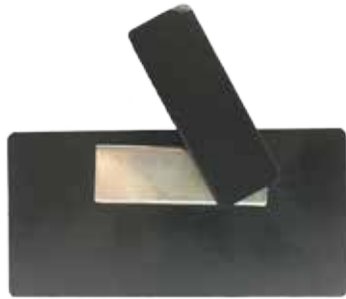

NAME BADGES

MAGNETIC BACK

SAFETY PIN BACK

PRESTIGE LARGE RECTANGLE
PKD-PL-103
3 x 1 1/2"

METAL NAME BADGES

PKD-PL
SERIES

Metal badges with 1/2" tall text area, a 1-color hot stamped logo, and available in gold or silver finishes.

- Magnetic or safety pin back clip options
- Minimum order is 10
- Lead time is 10 days

PRESTIGE SMALL RECTANGLE
PKD-PL-101
3 x 1"

MODIFIED PRESTIGE RECTANGLE
PKD-PL-103M
2 15/16" x 1 7/16"

PRESTIGE OVAL
PKD-PL-104
2 3/4" x 2"

CENTER LOGO
PKD-MP-372
3 x 2 1/2"

PLASTIC NAME BADGES

PKD-MP
SERIES

Plastic badges with 1/2" tall text area, a 1-color hot stamped logo, and only available in white.

- Safety pin back included
- Magnetic plated back available for additional charge
- Minimum order is 50
- Lead time is 10 days